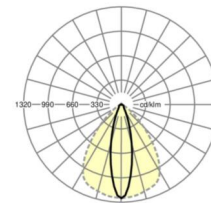

CHARACTERISTICS

Order number	19520024060
EAN number	4020863429585
Commodity code	94051190
Certification mark	IP 20, Protection class I, ENEC10 VDE, F, HACCP DIN10500/Food/IFS-application-related suitability/BRC, Indoor, CE
Impact resistance (IK rating)	IK03 (-20°C bis 30°C)
Ambient temperatur	ta -20°C to 30°C
Warranty period	5 years
State funding programs	BEG - Federal funding for efficient buildings (valid only for Germany)

ELECTRICAL ENGINEERING

Controller	Electronic driver (1 pcs.)
System output	96W
Mains voltage	230V/50Hz
Circuit breakers (inrush current)	13 pieces/B10, 22 pieces/B16, 22 pieces/C10, 37 pieces/C16
Energy efficiency class/light source	C

LIGHTING TECHNOLOGY

Placement	LED, Colour rendering/Light colour CRI ≥ 80 / 4000K
Colour tolerance (MacAdam)	3SDCM
Nominal luminous flux	16386lm
LED service life	50000h L80/B10 (Tq 30°C), 70000h L80/B50 (Tq 30°C), 100000h L80/B50 (Tq 25°C)
Luminaire luminous efficiency	170lm/W
Beam angle	25° (C0) / 100° (C90)
UGR lat./long.	18.7 / 24.0

MECHANICS

Housing colour	traffic white RAL 9016
Dimensions (LxWxDxH)	2299mm x 55mm x 37mm
Weight (net)	2.2kg
Type of installation	Mounting rail system installation, Light structure

Dimensions

L	2299 mm	Length
B	55 mm	Width
H	37 mm	Height

DEEP-LINK

<https://www.regiolux.de/en/article/19520024060>

Reference	LED 16000lm 840
ηLB	100 %
Φ ↓/↑	98 % / 2 %
UGR lat./long.	18.7 / 24.0